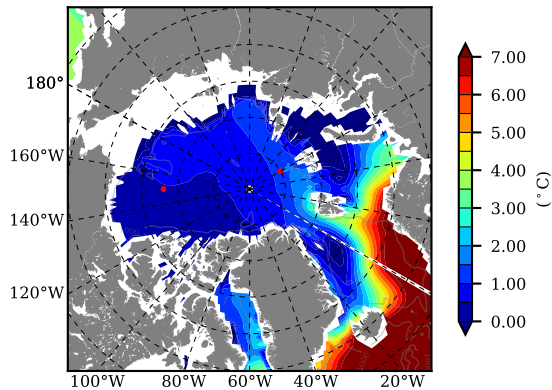

BCTGE28SSBDY AW Max Temp over 1982

AW Max Temp from PHC 3.0

BCTGE28SSBDY AW Max Temp depth

AW Max Temp depth from PHC 3.0