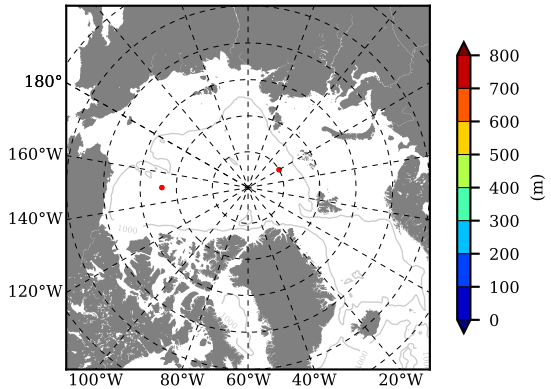

BCTGE28SSBDY AW Max Temp over 1982

AW Max Temp from PHC 3.0

BCTGE28SSBDY AW Max Temp depth

AW Max Temp depth from PHC 3.0