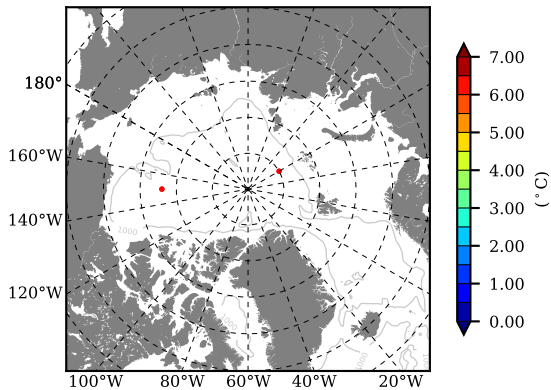

BCTGE28SSBDY AW Max Temp over 1982

AW Max Temp from PHC 3.0

BCTGE28SSBDY AW Max Temp depth

AW Max Temp depth from PHC 3.0