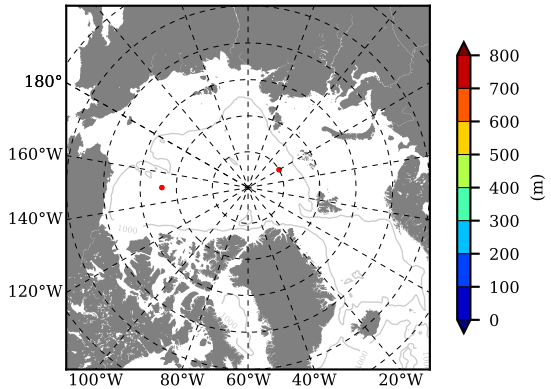

BCTGE28SSBDY AW Max Temp over 1986

AW Max Temp from PHC 3.0

BCTGE28SSBDY AW Max Temp depth

AW Max Temp depth from PHC 3.0