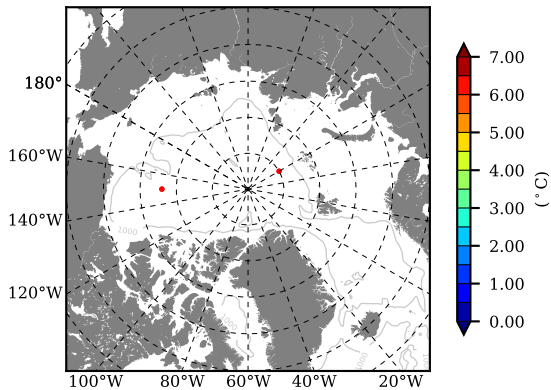

BCTGE28SSBDY AW Max Temp over 1986

AW Max Temp from PHC 3.0

BCTGE28SSBDY AW Max Temp depth

AW Max Temp depth from PHC 3.0