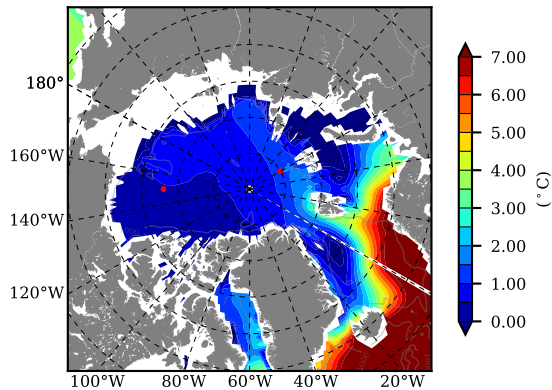

BCTGE28SSBDY AW Max Temp over 1986

AW Max Temp from PHC 3.0

BCTGE28SSBDY AW Max Temp depth

AW Max Temp depth from PHC 3.0