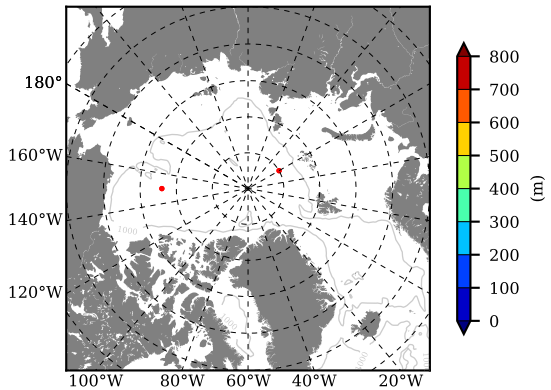

BCTGE28SSBDY AW Max Temp over 1988

AW Max Temp from PHC 3.0

BCTGE28SSBDY AW Max Temp depth

AW Max Temp depth from PHC 3.0