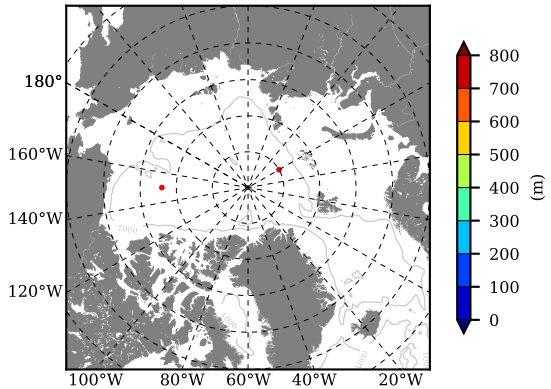

BCTGE28SSBDY AW Max Temp over 1989

AW Max Temp from PHC 3.0

BCTGE28SSBDY AW Max Temp depth

AW Max Temp depth from PHC 3.0