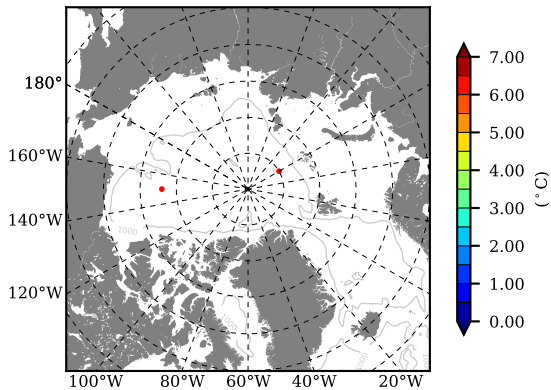

BCTGE28SSBDY AW Max Temp over 1989

AW Max Temp from PHC 3.0

BCTGE28SSBDY AW Max Temp depth

AW Max Temp depth from PHC 3.0