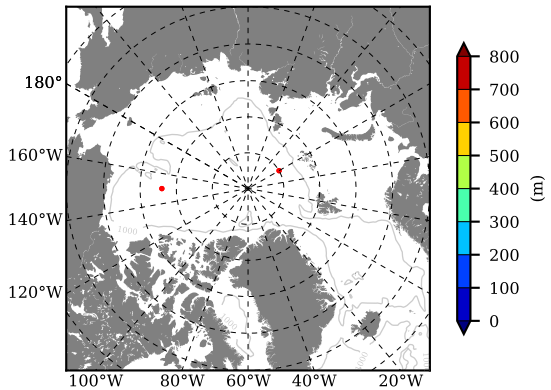

BCTGE28SSBDY AW Max Temp over 1992

AW Max Temp from PHC 3.0

BCTGE28SSBDY AW Max Temp depth

AW Max Temp depth from PHC 3.0