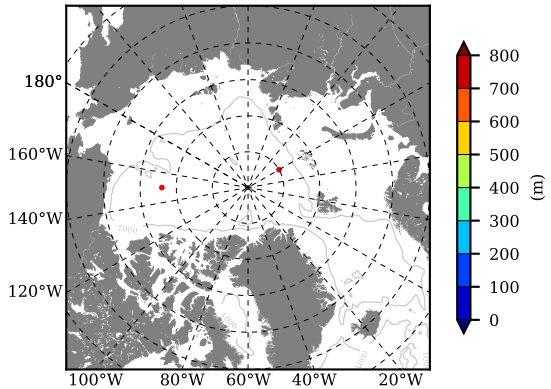

BCTGE28SSBDY AW Max Temp over 1996

AW Max Temp from PHC 3.0

BCTGE28SSBDY AW Max Temp depth

AW Max Temp depth from PHC 3.0