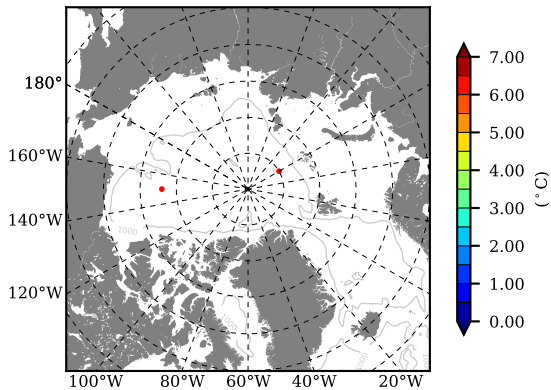

BCTGE28SSBDY AW Max Temp over 1996

AW Max Temp from PHC 3.0

BCTGE28SSBDY AW Max Temp depth

AW Max Temp depth from PHC 3.0