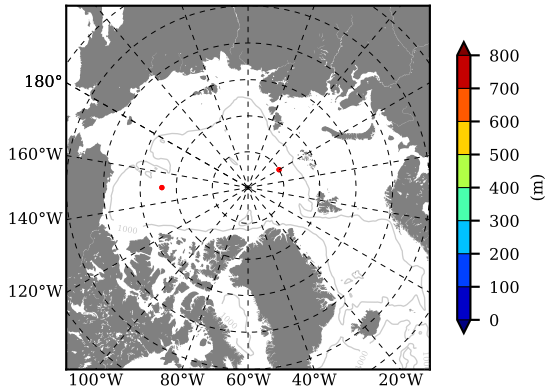

BCTGE28SSBDY AW Max Temp over 1997

AW Max Temp from PHC 3.0

BCTGE28SSBDY AW Max Temp depth

AW Max Temp depth from PHC 3.0