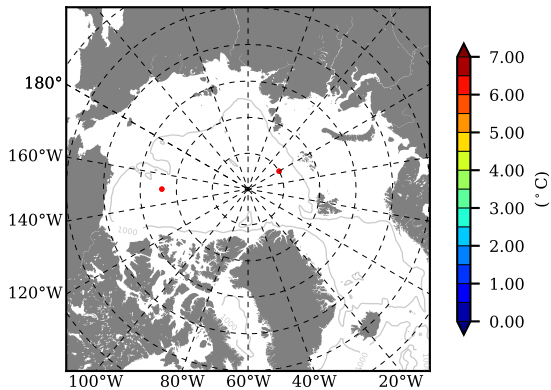

BCTGE28SSBDY AW Max Temp over 1997

AW Max Temp from PHC 3.0

BCTGE28SSBDY AW Max Temp depth

AW Max Temp depth from PHC 3.0