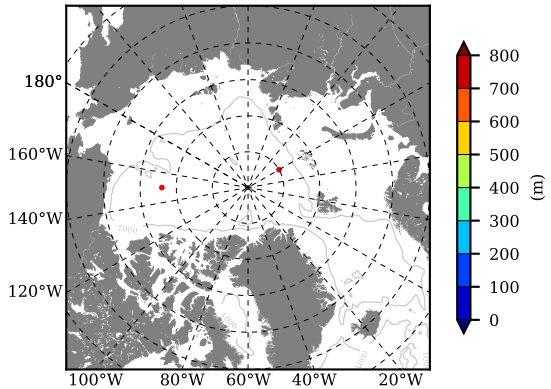

BCTGE28SSBDY AW Max Temp over 1999

AW Max Temp from PHC 3.0

BCTGE28SSBDY AW Max Temp depth

AW Max Temp depth from PHC 3.0