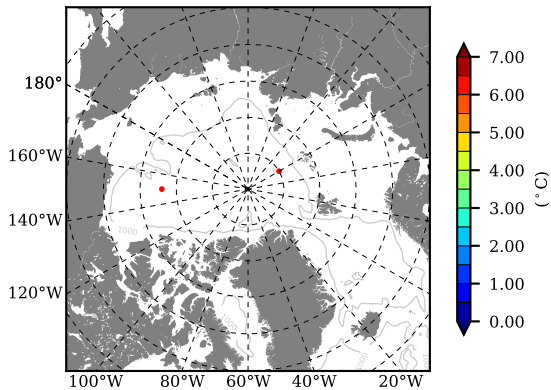

BCTGE28SSBDY AW Max Temp over 1999

AW Max Temp from PHC 3.0

BCTGE28SSBDY AW Max Temp depth

AW Max Temp depth from PHC 3.0