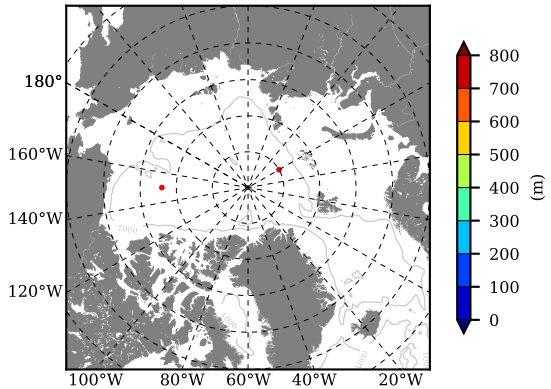

BCTGE28SSBDY AW Max Temp over 2001

AW Max Temp from PHC 3.0

BCTGE28SSBDY AW Max Temp depth

AW Max Temp depth from PHC 3.0