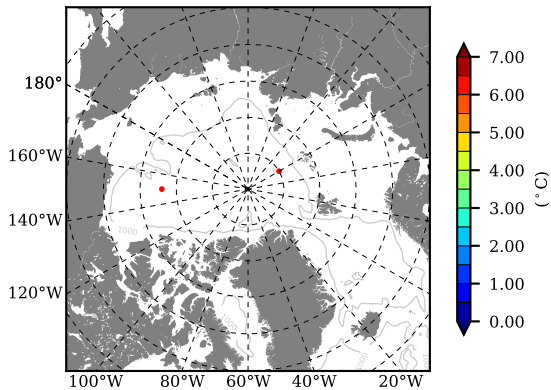

BCTGE28SSBDY AW Max Temp over 2001

AW Max Temp from PHC 3.0

BCTGE28SSBDY AW Max Temp depth

AW Max Temp depth from PHC 3.0