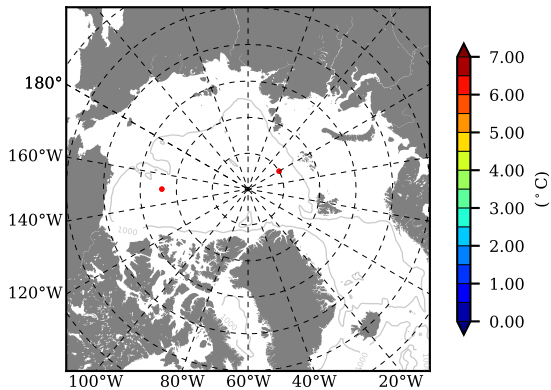

BCTGE28SSBDY AW Max Temp over 2002

AW Max Temp from PHC 3.0

BCTGE28SSBDY AW Max Temp depth

AW Max Temp depth from PHC 3.0