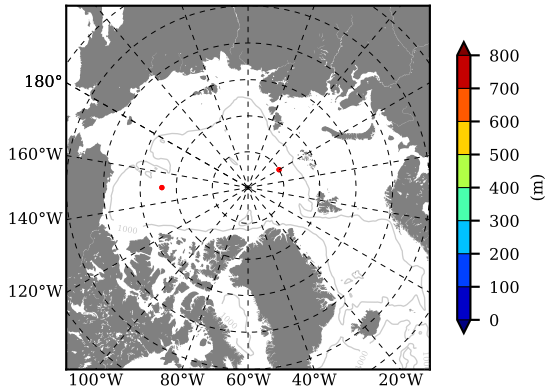

BCTGE28SSBDY AW Max Temp over 2002

AW Max Temp from PHC 3.0

BCTGE28SSBDY AW Max Temp depth

AW Max Temp depth from PHC 3.0