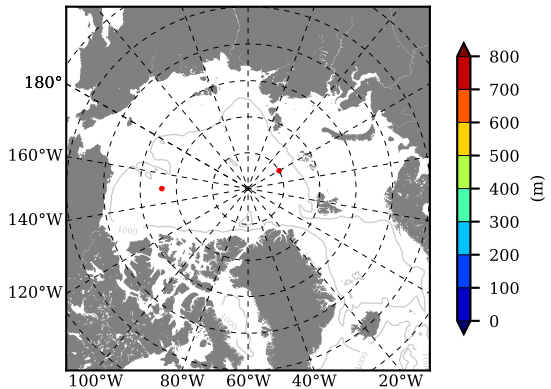

BCTGE28SSBDY AW Max Temp over 2003

AW Max Temp from PHC 3.0

BCTGE28SSBDY AW Max Temp depth

AW Max Temp depth from PHC 3.0