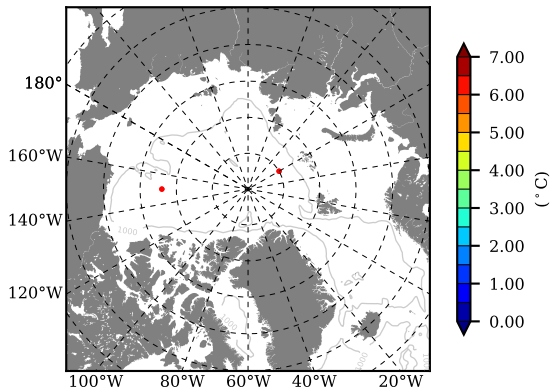

BCTGE28SSBDY AW Max Temp over 2003

AW Max Temp from PHC 3.0

BCTGE28SSBDY AW Max Temp depth

AW Max Temp depth from PHC 3.0