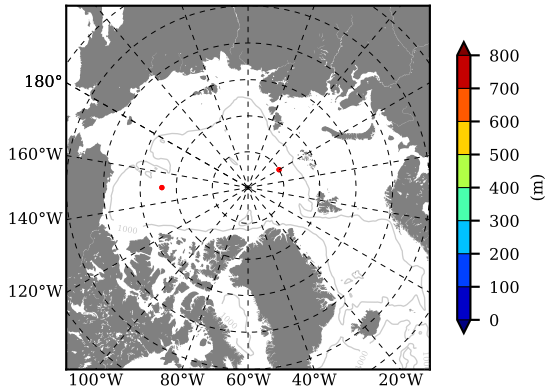

BCTGE28SSBDY AW Max Temp over 2009

AW Max Temp from PHC 3.0

BCTGE28SSBDY AW Max Temp depth

AW Max Temp depth from PHC 3.0