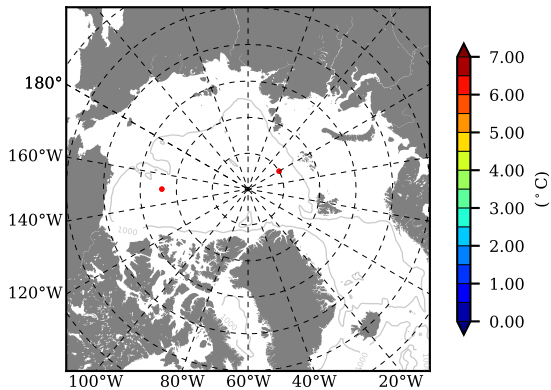

BCTGE28SSBDY AW Max Temp over 2009

AW Max Temp from PHC 3.0

BCTGE28SSBDY AW Max Temp depth

AW Max Temp depth from PHC 3.0