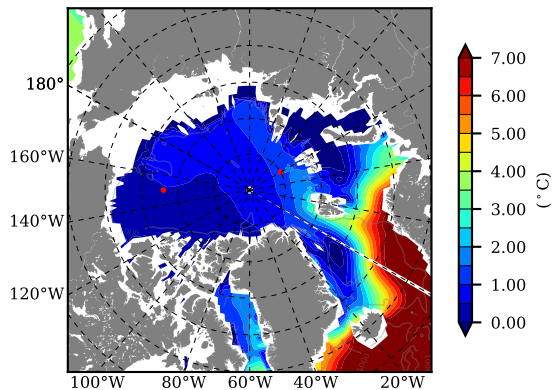

BCTGE28SSBDY AW Max Temp over 2010

AW Max Temp from PHC 3.0

BCTGE28SSBDY AW Max Temp depth

AW Max Temp depth from PHC 3.0