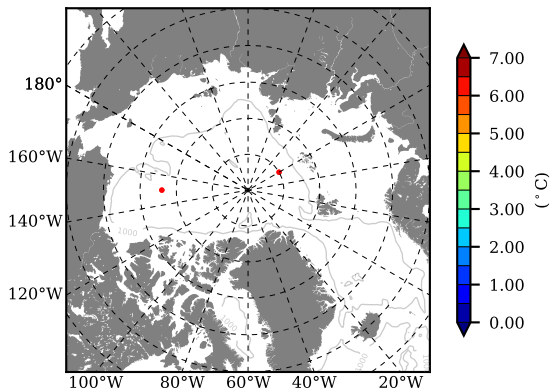

BCTGE28SSBDY AW Max Temp over 2010

AW Max Temp from PHC 3.0

BCTGE28SSBDY AW Max Temp depth

AW Max Temp depth from PHC 3.0