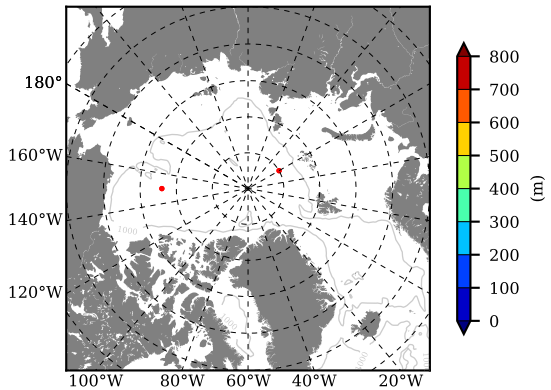

BCTGE28SSBDY AW Max Temp over 2010

AW Max Temp from PHC 3.0

BCTGE28SSBDY AW Max Temp depth

AW Max Temp depth from PHC 3.0