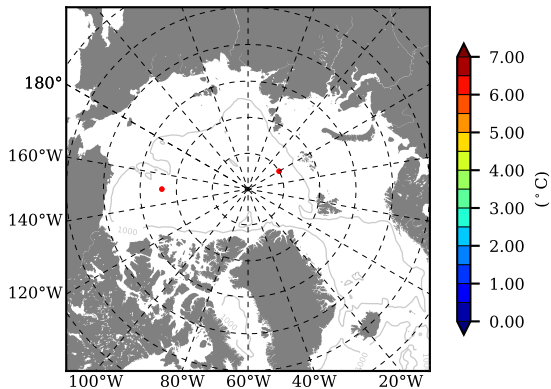

BCTGE28SSBDY AW Max Temp over 2011

AW Max Temp from PHC 3.0

BCTGE28SSBDY AW Max Temp depth

AW Max Temp depth from PHC 3.0