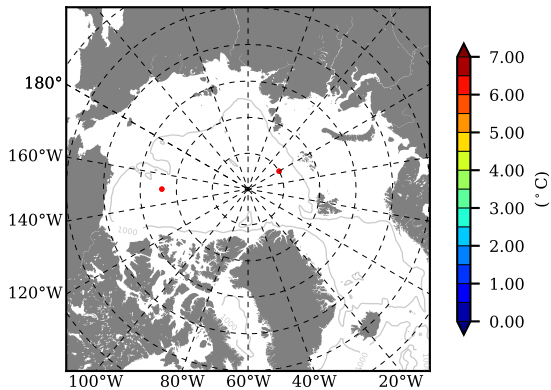

BCTGE28SSBDY AW Max Temp over 2014

AW Max Temp from PHC 3.0

BCTGE28SSBDY AW Max Temp depth

AW Max Temp depth from PHC 3.0