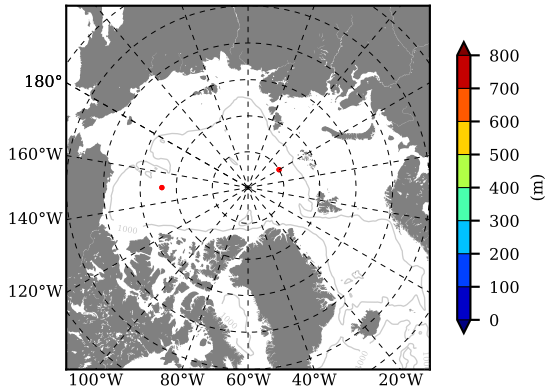

BCTGE28SSBDY AW Max Temp over 2014

AW Max Temp from PHC 3.0

BCTGE28SSBDY AW Max Temp depth

AW Max Temp depth from PHC 3.0