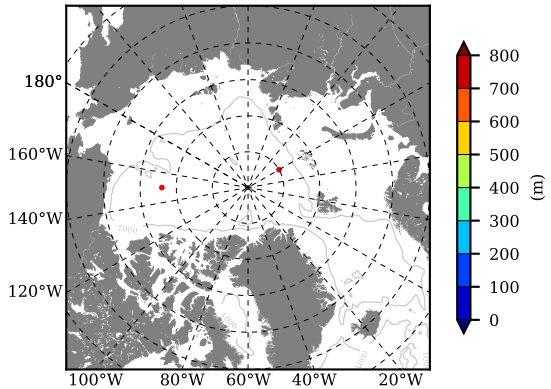

BCTGE28SSBDY AW Max Temp over 2015

AW Max Temp from PHC 3.0

BCTGE28SSBDY AW Max Temp depth

AW Max Temp depth from PHC 3.0