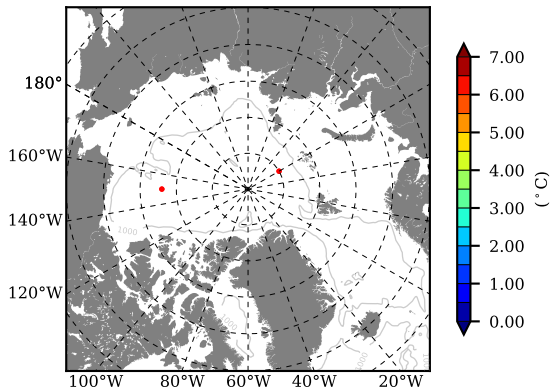

BCTGE28SSBDY AW Max Temp over 2015

AW Max Temp from PHC 3.0

BCTGE28SSBDY AW Max Temp depth

AW Max Temp depth from PHC 3.0