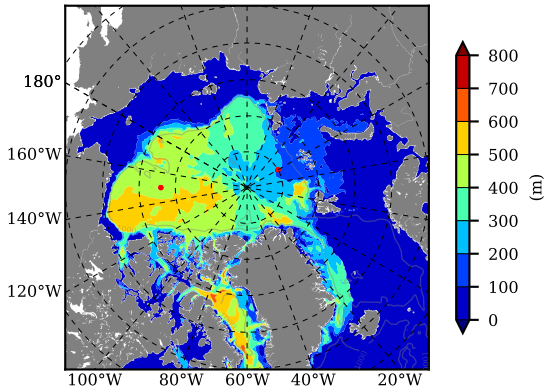

BCTGR273 AW Max Temp over  
1979

AW Max Temp from  
PHC 3.0

BCTGR273 AW Max Temp depth

AW Max Temp depth from  
PHC 3.0