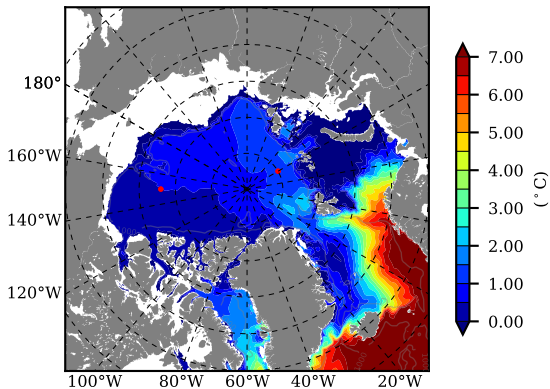

BCTGR273 AW Max Temp over  
1979

AW Max Temp from  
PHC 3.0

BCTGR273 AW Max Temp depth

AW Max Temp depth from  
PHC 3.0