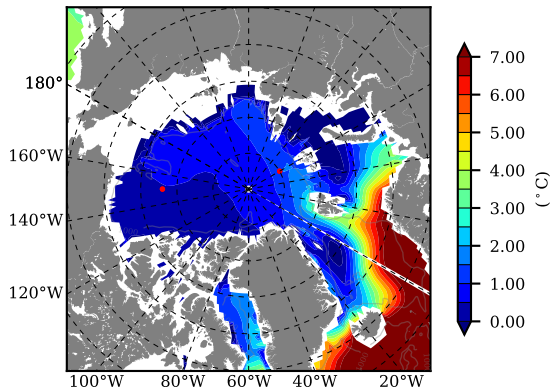

BCTGR273 AW Max Temp over  
1979

AW Max Temp from  
PHC 3.0

BCTGR273 AW Max Temp depth

AW Max Temp depth from  
PHC 3.0