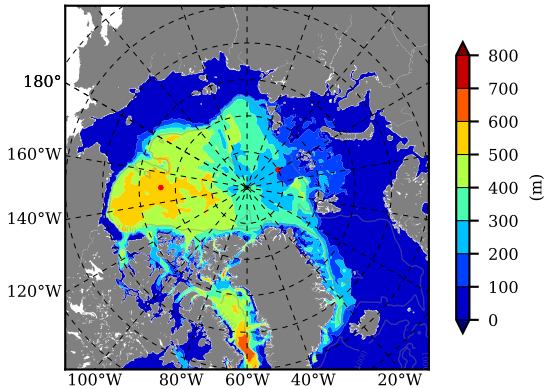

BCTGR273 AW Max Temp over 1980

AW Max Temp from PHC 3.0

BCTGR273 AW Max Temp depth

AW Max Temp depth from PHC 3.0