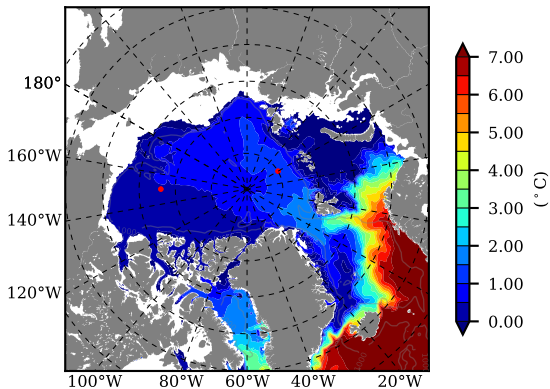

BCTGR273 AW Max Temp over 1980

AW Max Temp from PHC 3.0

BCTGR273 AW Max Temp depth

AW Max Temp depth from PHC 3.0