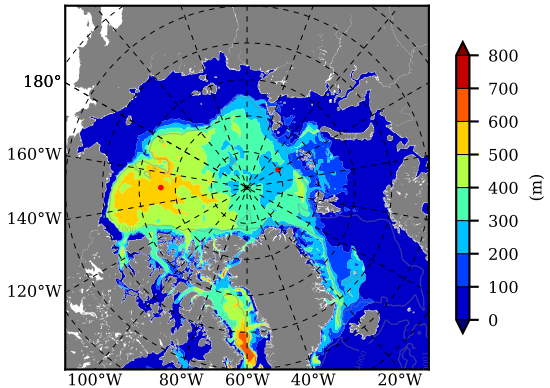

BCTGR273 AW Max Temp over
1981

AW Max Temp from
PHC 3.0

BCTGR273 AW Max Temp depth

AW Max Temp depth from
PHC 3.0