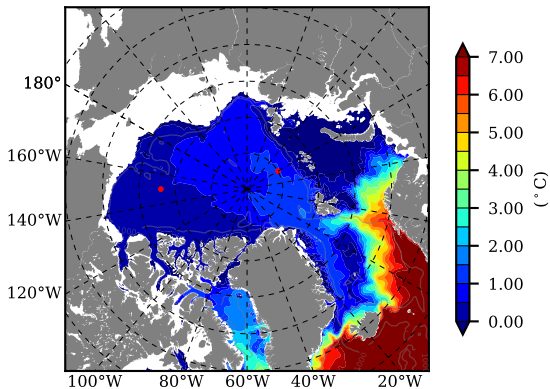

BCTGR273 AW Max Temp over
1981

AW Max Temp from
PHC 3.0

BCTGR273 AW Max Temp depth

AW Max Temp depth from
PHC 3.0