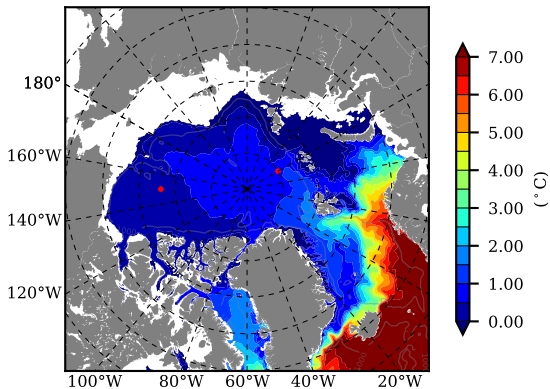

BCTGR273 AW Max Temp over
1984

AW Max Temp from
PHC 3.0

BCTGR273 AW Max Temp depth

AW Max Temp depth from
PHC 3.0