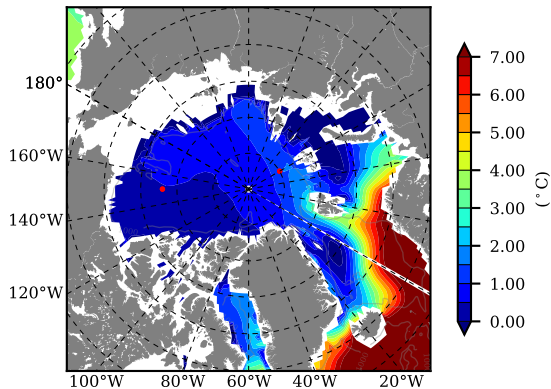

BCTGR273 AW Max Temp over
1984

AW Max Temp from
PHC 3.0

BCTGR273 AW Max Temp depth

AW Max Temp depth from
PHC 3.0