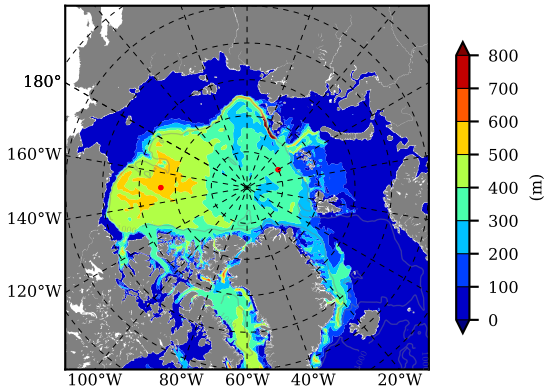

BCTGR273 AW Max Temp over
1984

AW Max Temp from
PHC 3.0

BCTGR273 AW Max Temp depth

AW Max Temp depth from
PHC 3.0