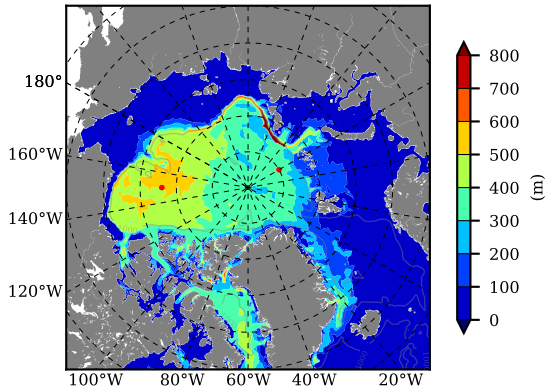

BCTGR273 AW Max Temp over
1985

AW Max Temp from
PHC 3.0

BCTGR273 AW Max Temp depth

AW Max Temp depth from
PHC 3.0