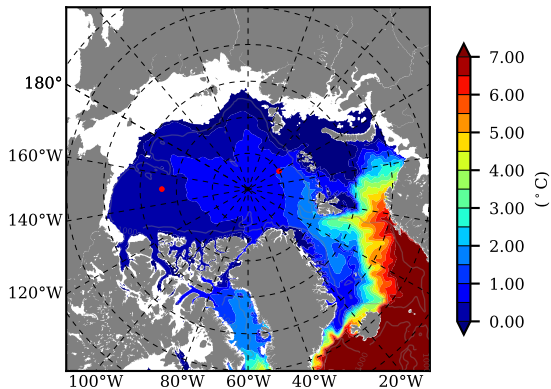

BCTGR273 AW Max Temp over
1985

AW Max Temp from
PHC 3.0

BCTGR273 AW Max Temp depth

AW Max Temp depth from
PHC 3.0