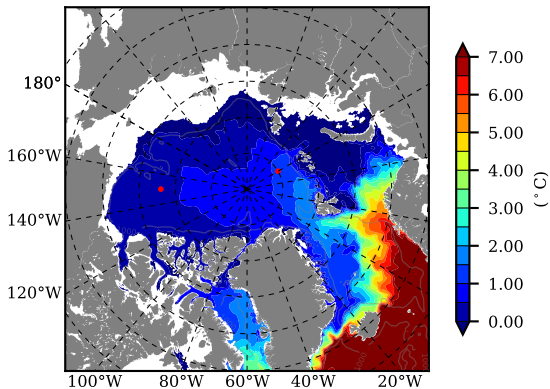

BCTGR273 AW Max Temp over  
1987

AW Max Temp from  
PHC 3.0

BCTGR273 AW Max Temp depth

AW Max Temp depth from  
PHC 3.0