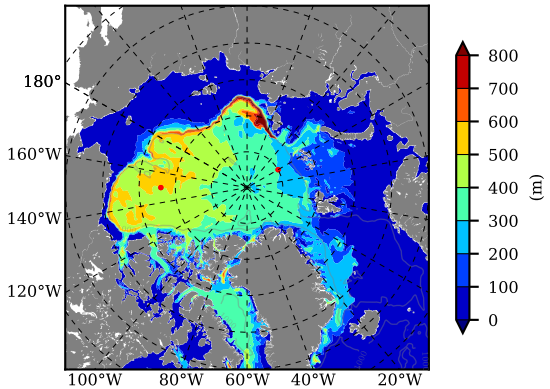

BCTGR273 AW Max Temp over  
1987

AW Max Temp from  
PHC 3.0

BCTGR273 AW Max Temp depth

AW Max Temp depth from  
PHC 3.0