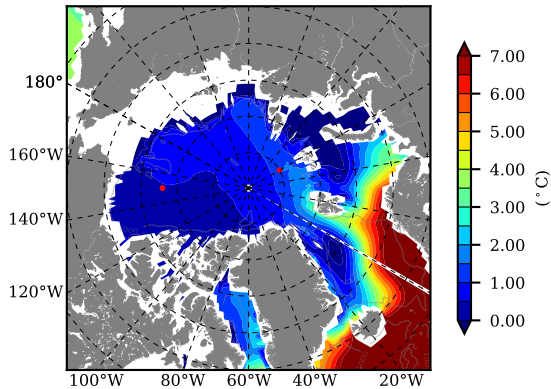

BCTGR273 AW Max Temp over 1988

AW Max Temp from PHC 3.0

BCTGR273 AW Max Temp depth

AW Max Temp depth from PHC 3.0