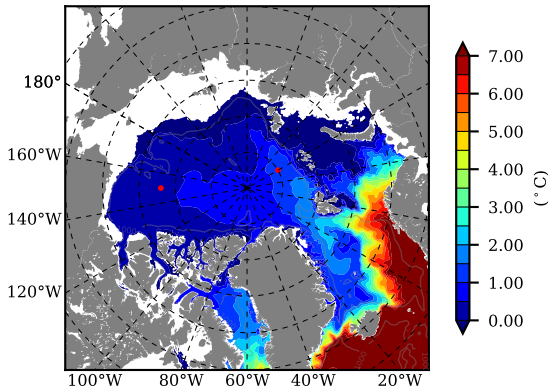

BCTGR273 AW Max Temp over 1988

AW Max Temp from PHC 3.0

BCTGR273 AW Max Temp depth

AW Max Temp depth from PHC 3.0