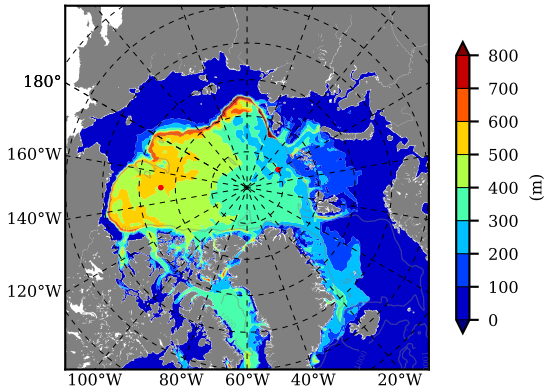

BCTGR273 AW Max Temp over 1988

AW Max Temp from PHC 3.0

BCTGR273 AW Max Temp depth

AW Max Temp depth from PHC 3.0