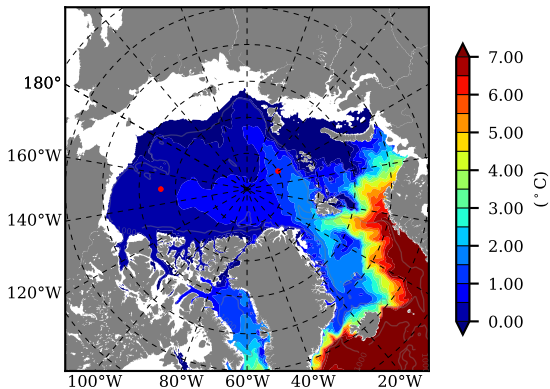

BCTGR273 AW Max Temp over
1989

AW Max Temp from
PHC 3.0

BCTGR273 AW Max Temp depth

AW Max Temp depth from
PHC 3.0