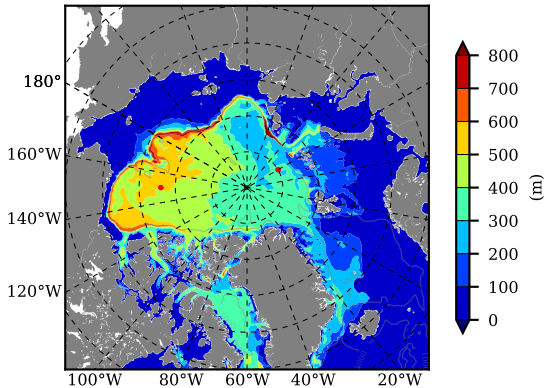

BCTGR273 AW Max Temp over
1989

AW Max Temp from
PHC 3.0

BCTGR273 AW Max Temp depth

AW Max Temp depth from
PHC 3.0