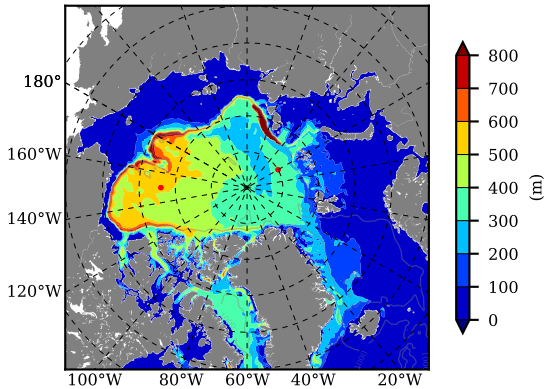

BCTGR273 AW Max Temp over 1990

AW Max Temp from PHC 3.0

BCTGR273 AW Max Temp depth

AW Max Temp depth from PHC 3.0