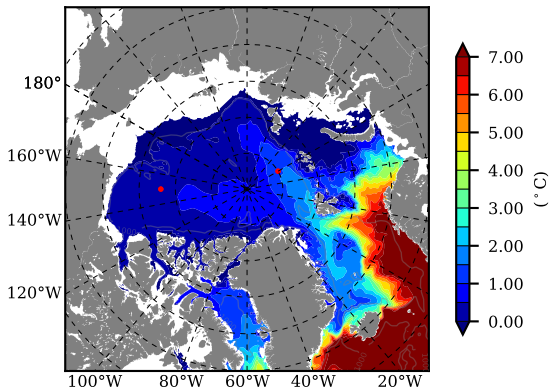

BCTGR273 AW Max Temp over 1990

AW Max Temp from PHC 3.0

BCTGR273 AW Max Temp depth

AW Max Temp depth from PHC 3.0