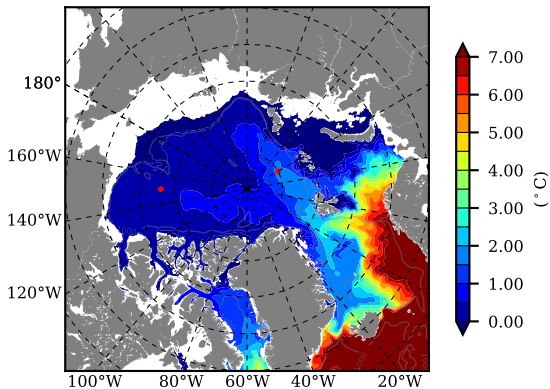

BCTGR273 AW Max Temp over 1991

AW Max Temp from PHC 3.0

BCTGR273 AW Max Temp depth

AW Max Temp depth from PHC 3.0