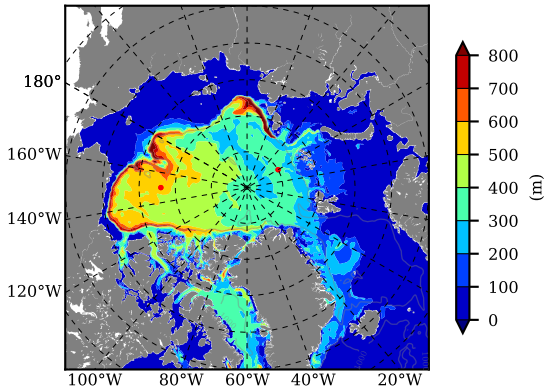

BCTGR273 AW Max Temp over 1991

AW Max Temp from PHC 3.0

BCTGR273 AW Max Temp depth

AW Max Temp depth from PHC 3.0