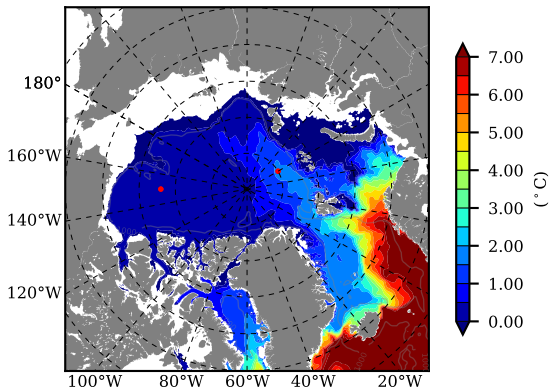

BCTGR273 AW Max Temp over 1993

AW Max Temp from PHC 3.0

BCTGR273 AW Max Temp depth

AW Max Temp depth from PHC 3.0