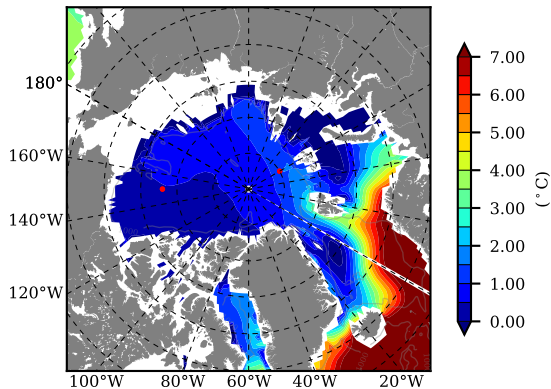

BCTGR273 AW Max Temp over 1993

AW Max Temp from PHC 3.0

BCTGR273 AW Max Temp depth

AW Max Temp depth from PHC 3.0