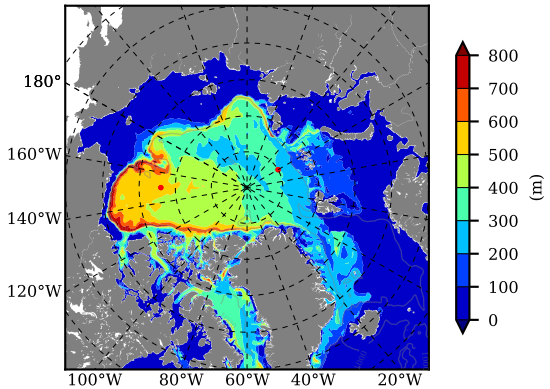

BCTGR273 AW Max Temp over 1993

AW Max Temp from PHC 3.0

BCTGR273 AW Max Temp depth

AW Max Temp depth from PHC 3.0