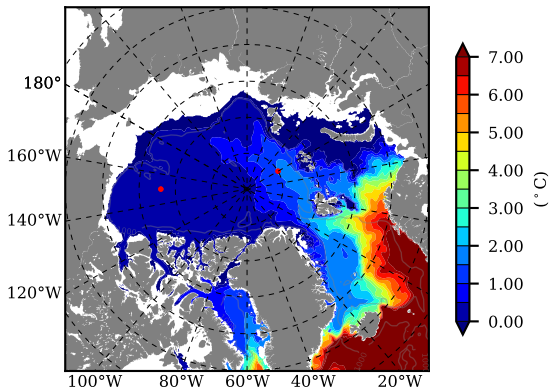

BCTGR273 AW Max Temp over  
1994

AW Max Temp from  
PHC 3.0

BCTGR273 AW Max Temp depth

AW Max Temp depth from  
PHC 3.0