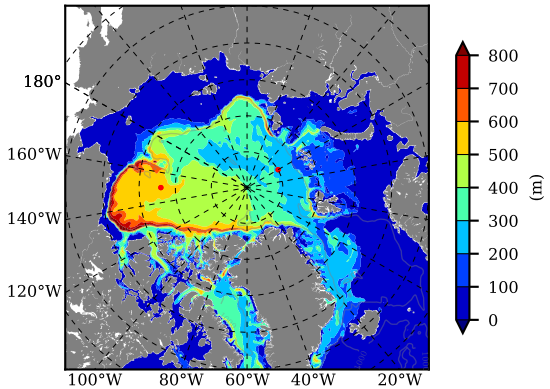

BCTGR273 AW Max Temp over  
1994

AW Max Temp from  
PHC 3.0

BCTGR273 AW Max Temp depth

AW Max Temp depth from  
PHC 3.0