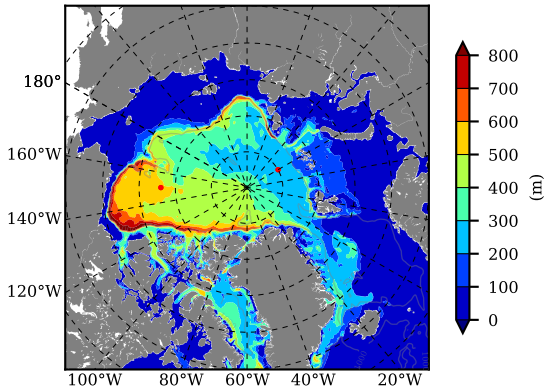

BCTGR273 AW Max Temp over 1995

AW Max Temp from PHC 3.0

BCTGR273 AW Max Temp depth

AW Max Temp depth from PHC 3.0