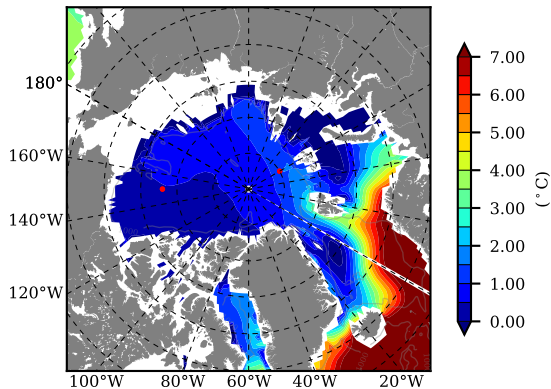

BCTGR273 AW Max Temp over 1995

AW Max Temp from PHC 3.0

BCTGR273 AW Max Temp depth

AW Max Temp depth from PHC 3.0