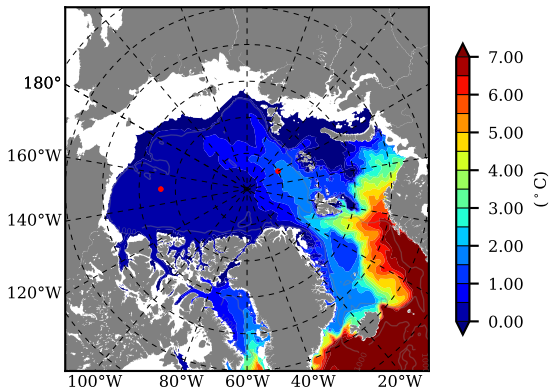

BCTGR273 AW Max Temp over 1995

AW Max Temp from PHC 3.0

BCTGR273 AW Max Temp depth

AW Max Temp depth from PHC 3.0