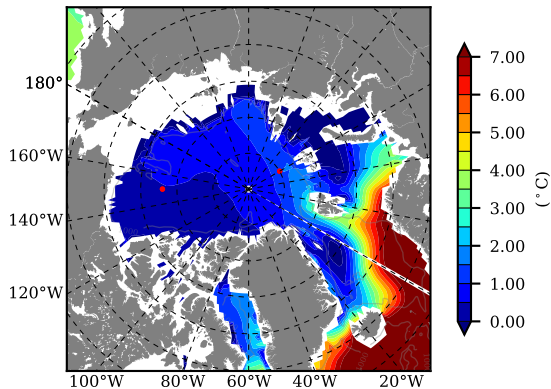

BCTGR273 AW Max Temp over 1996

AW Max Temp from PHC 3.0

BCTGR273 AW Max Temp depth

AW Max Temp depth from PHC 3.0