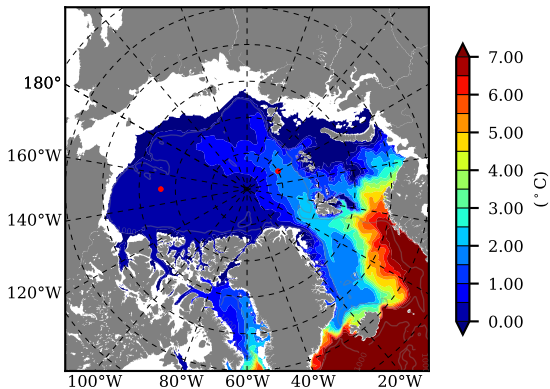

BCTGR273 AW Max Temp over 1996

AW Max Temp from PHC 3.0

BCTGR273 AW Max Temp depth

AW Max Temp depth from PHC 3.0