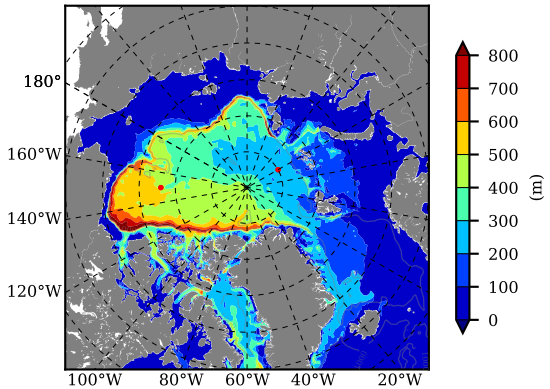

BCTGR273 AW Max Temp over 1996

AW Max Temp from PHC 3.0

BCTGR273 AW Max Temp depth

AW Max Temp depth from PHC 3.0