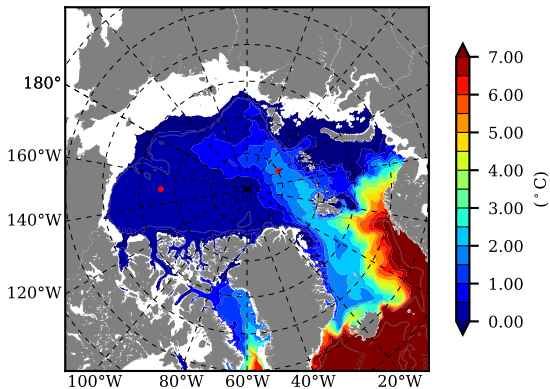

BCTGR273 AW Max Temp over
1997

AW Max Temp from
PHC 3.0

BCTGR273 AW Max Temp depth

AW Max Temp depth from
PHC 3.0