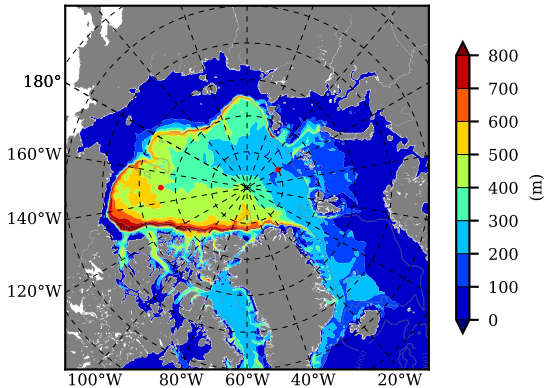

BCTGR273 AW Max Temp over
1997

AW Max Temp from
PHC 3.0

BCTGR273 AW Max Temp depth

AW Max Temp depth from
PHC 3.0