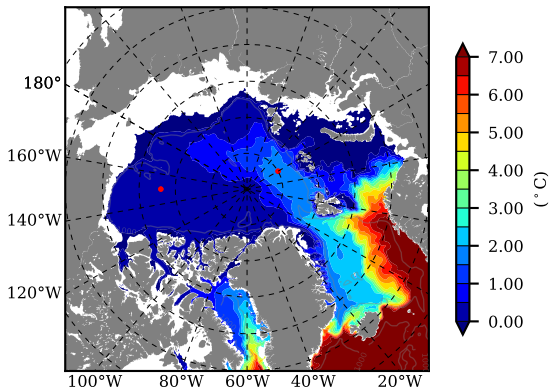

BCTGR273 AW Max Temp over 1998

AW Max Temp from PHC 3.0

BCTGR273 AW Max Temp depth

AW Max Temp depth from PHC 3.0