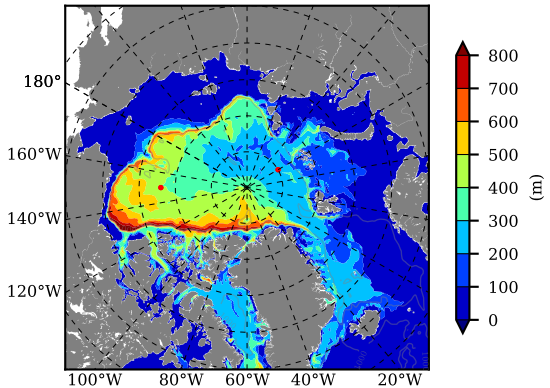

BCTGR273 AW Max Temp over 1998

AW Max Temp from PHC 3.0

BCTGR273 AW Max Temp depth

AW Max Temp depth from PHC 3.0