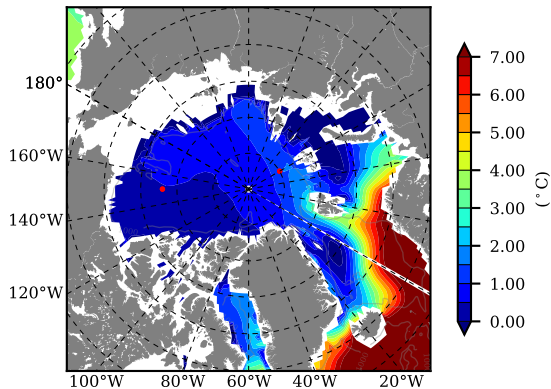

BCTGR273 AW Max Temp over  
1999

AW Max Temp from  
PHC 3.0

BCTGR273 AW Max Temp depth

AW Max Temp depth from  
PHC 3.0