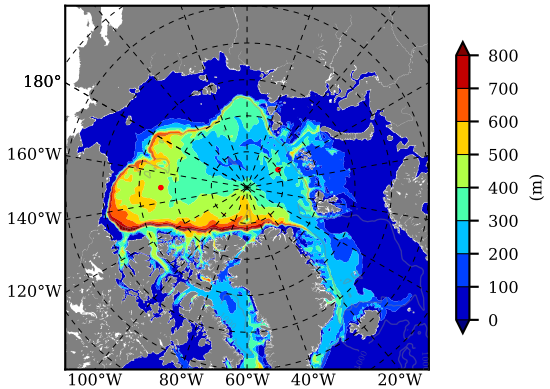

BCTGR273 AW Max Temp over  
1999

AW Max Temp from  
PHC 3.0

BCTGR273 AW Max Temp depth

AW Max Temp depth from  
PHC 3.0