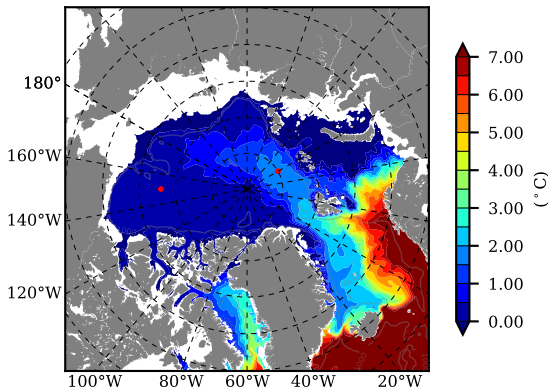

BCTGR273 AW Max Temp over  
1999

AW Max Temp from  
PHC 3.0

BCTGR273 AW Max Temp depth

AW Max Temp depth from  
PHC 3.0