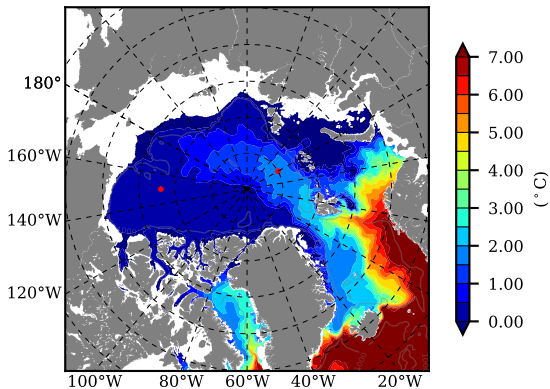

BCTGR273 AW Max Temp over
2000

AW Max Temp from
PHC 3.0

BCTGR273 AW Max Temp depth

AW Max Temp depth from
PHC 3.0