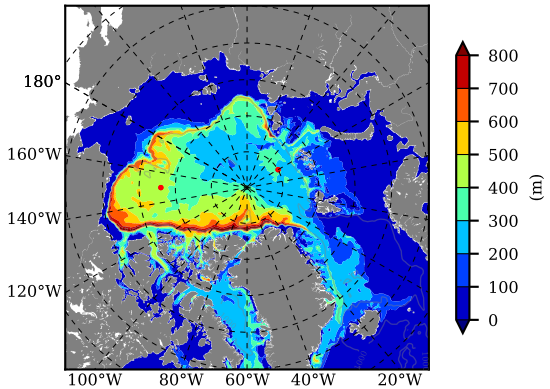

BCTGR273 AW Max Temp over
2000

AW Max Temp from
PHC 3.0

BCTGR273 AW Max Temp depth

AW Max Temp depth from
PHC 3.0