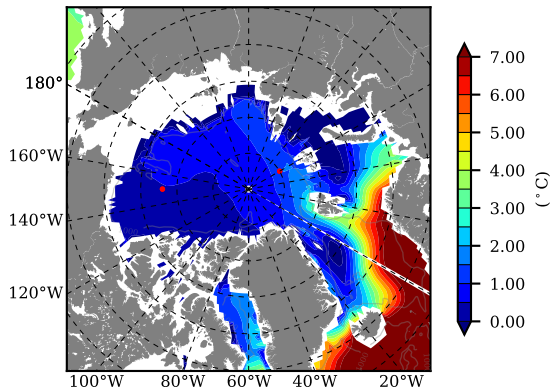

BCTGR273 AW Max Temp over
2000

AW Max Temp from
PHC 3.0

BCTGR273 AW Max Temp depth

AW Max Temp depth from
PHC 3.0