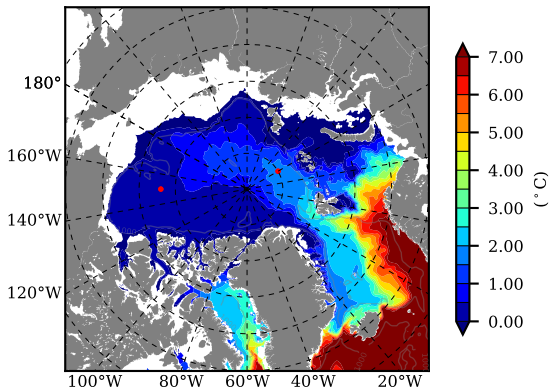

BCTGR273 AW Max Temp over
2001

AW Max Temp from
PHC 3.0

BCTGR273 AW Max Temp depth

AW Max Temp depth from
PHC 3.0