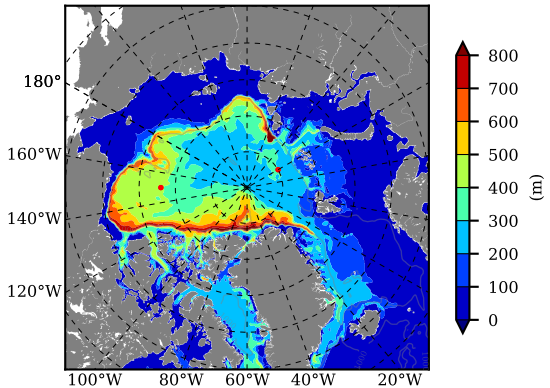

BCTGR273 AW Max Temp over
2001

AW Max Temp from
PHC 3.0

BCTGR273 AW Max Temp depth

AW Max Temp depth from
PHC 3.0