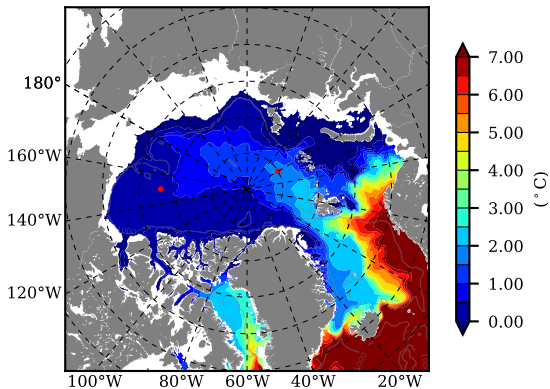

BCTGR273 AW Max Temp over  
2002

AW Max Temp from  
PHC 3.0

BCTGR273 AW Max Temp depth

AW Max Temp depth from  
PHC 3.0