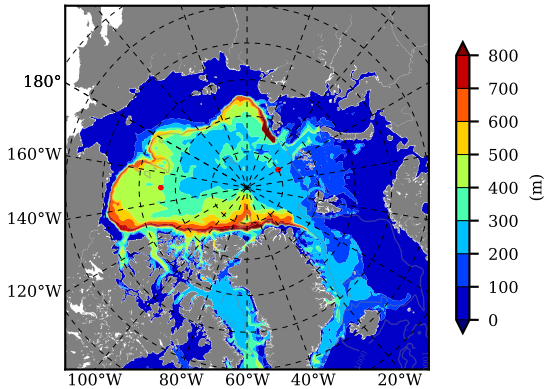

BCTGR273 AW Max Temp over  
2002

AW Max Temp from  
PHC 3.0

BCTGR273 AW Max Temp depth

AW Max Temp depth from  
PHC 3.0