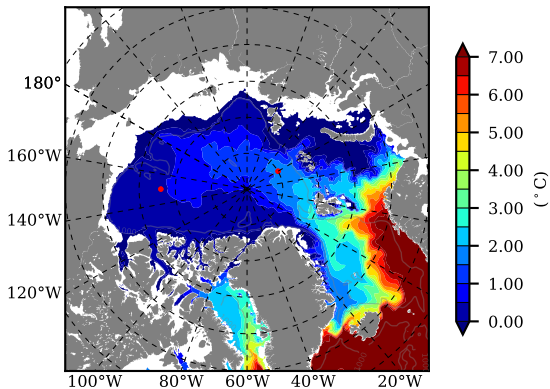

BCTGR273 AW Max Temp over
2003

AW Max Temp from
PHC 3.0

BCTGR273 AW Max Temp depth

AW Max Temp depth from
PHC 3.0