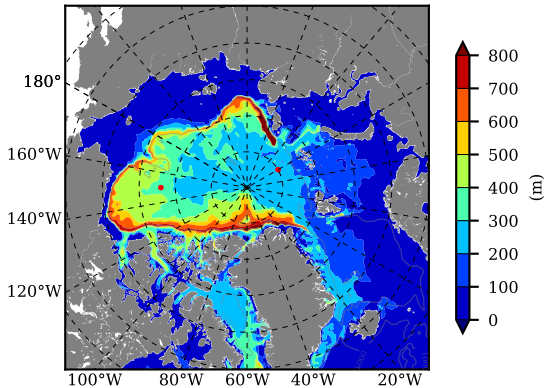

BCTGR273 AW Max Temp over
2003

AW Max Temp from
PHC 3.0

BCTGR273 AW Max Temp depth

AW Max Temp depth from
PHC 3.0