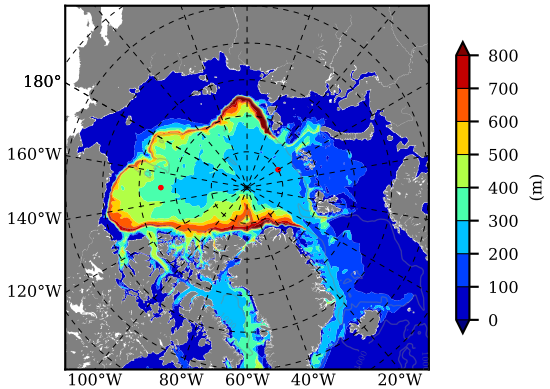

BCTGR273 AW Max Temp over
2004

AW Max Temp from
PHC 3.0

BCTGR273 AW Max Temp depth

AW Max Temp depth from
PHC 3.0