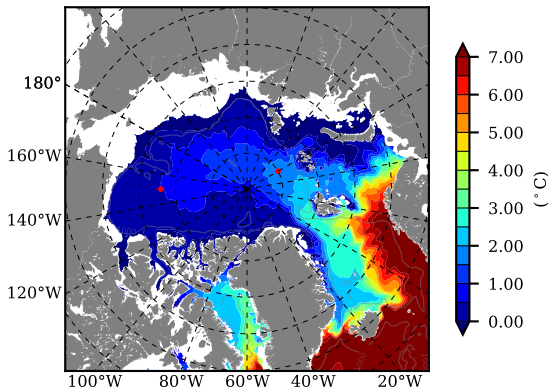

BCTGR273 AW Max Temp over
2004

AW Max Temp from
PHC 3.0

BCTGR273 AW Max Temp depth

AW Max Temp depth from
PHC 3.0