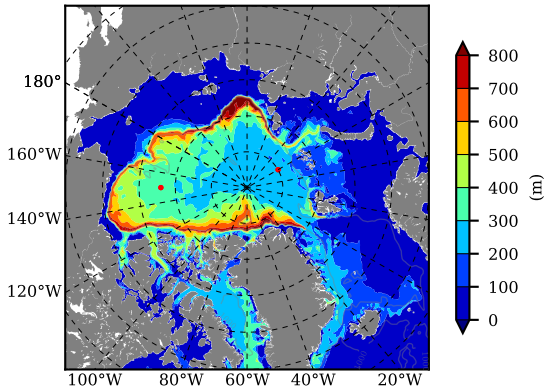

BCTGR273 AW Max Temp over 2005

AW Max Temp from PHC 3.0

BCTGR273 AW Max Temp depth

AW Max Temp depth from PHC 3.0