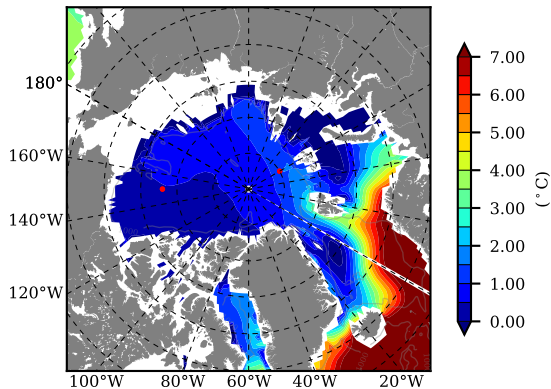

BCTGR273 AW Max Temp over 2005

AW Max Temp from PHC 3.0

BCTGR273 AW Max Temp depth

AW Max Temp depth from PHC 3.0