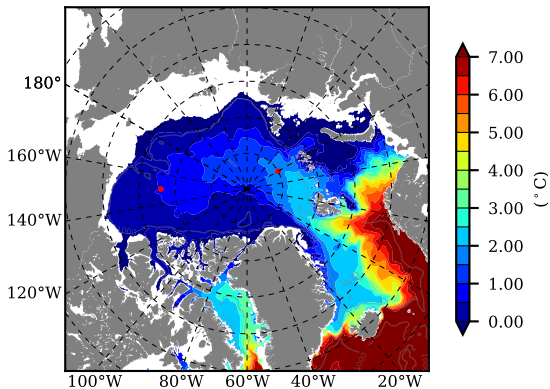

BCTGR273 AW Max Temp over 2005

AW Max Temp from PHC 3.0

BCTGR273 AW Max Temp depth

AW Max Temp depth from PHC 3.0