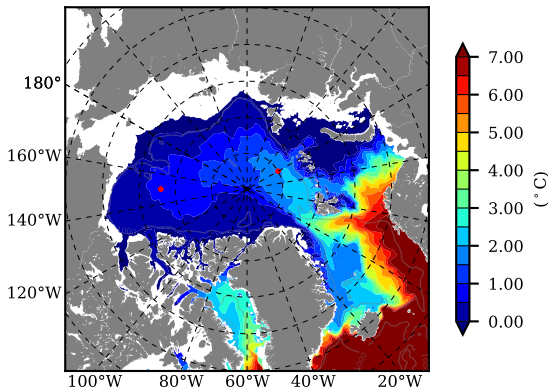

BCTGR273 AW Max Temp over
2006

AW Max Temp from
PHC 3.0

BCTGR273 AW Max Temp depth

AW Max Temp depth from
PHC 3.0