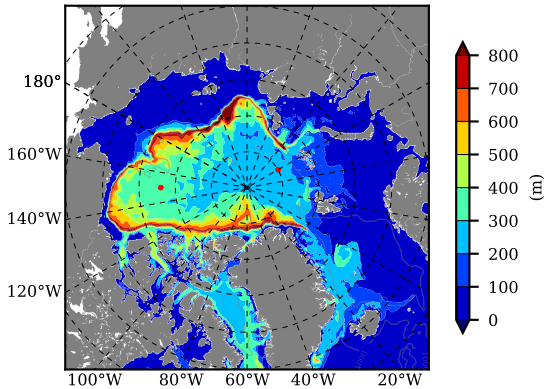

BCTGR273 AW Max Temp over
2006

AW Max Temp from
PHC 3.0

BCTGR273 AW Max Temp depth

AW Max Temp depth from
PHC 3.0