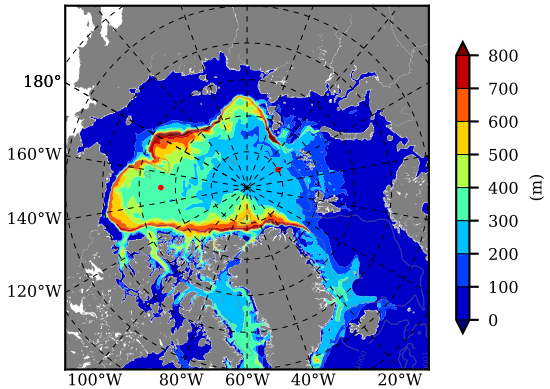

BCTGR273 AW Max Temp over
2007

AW Max Temp from
PHC 3.0

BCTGR273 AW Max Temp depth

AW Max Temp depth from
PHC 3.0