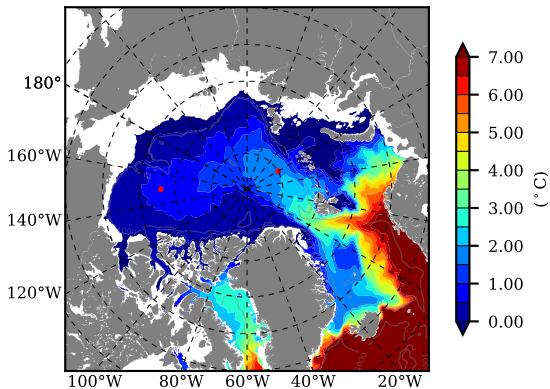

BCTGR273 AW Max Temp over
2007

AW Max Temp from
PHC 3.0

BCTGR273 AW Max Temp depth

AW Max Temp depth from
PHC 3.0