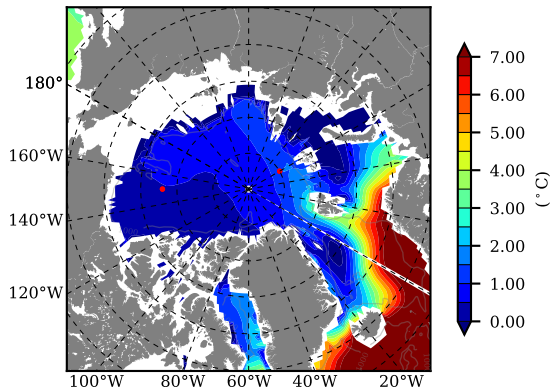

BCTGR273 AW Max Temp over
2007

AW Max Temp from
PHC 3.0

BCTGR273 AW Max Temp depth

AW Max Temp depth from
PHC 3.0