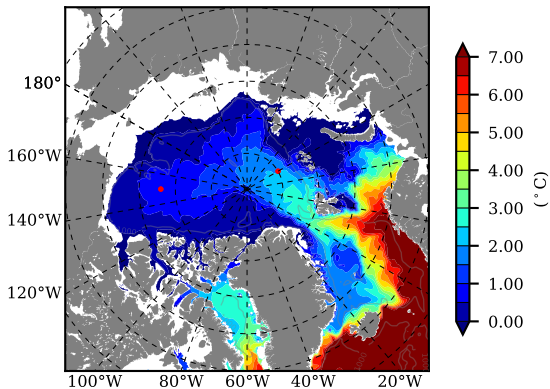

BCTGR273 AW Max Temp over  
2008

AW Max Temp from  
PHC 3.0

BCTGR273 AW Max Temp depth

AW Max Temp depth from  
PHC 3.0