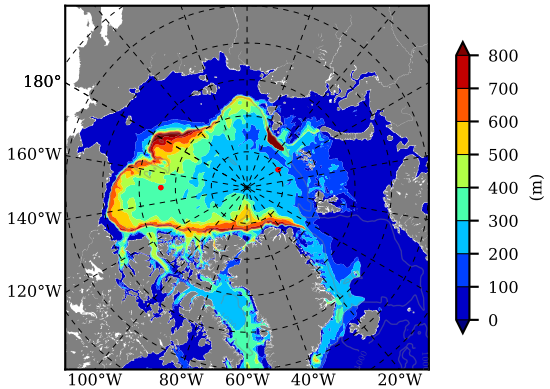

BCTGR273 AW Max Temp over  
2008

AW Max Temp from  
PHC 3.0

BCTGR273 AW Max Temp depth

AW Max Temp depth from  
PHC 3.0