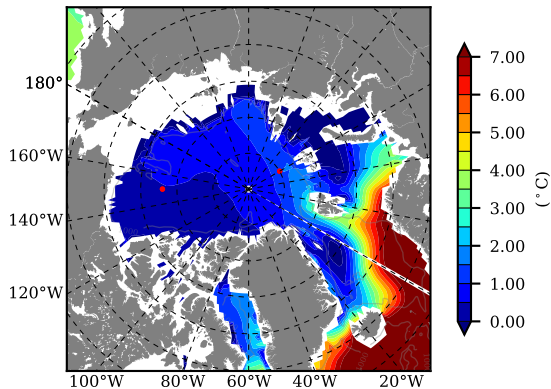

BCTGR273 AW Max Temp over  
2008

AW Max Temp from  
PHC 3.0

BCTGR273 AW Max Temp depth

AW Max Temp depth from  
PHC 3.0