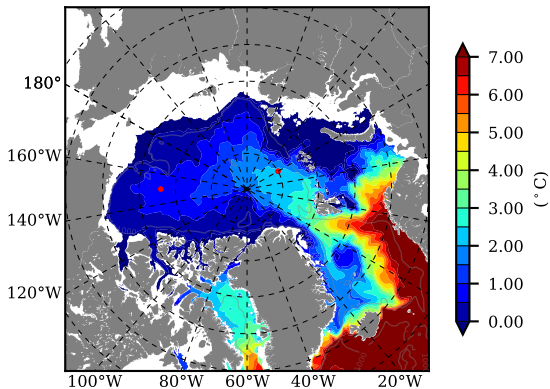

BCTGR273 AW Max Temp over
2009

AW Max Temp from
PHC 3.0

BCTGR273 AW Max Temp depth

AW Max Temp depth from
PHC 3.0