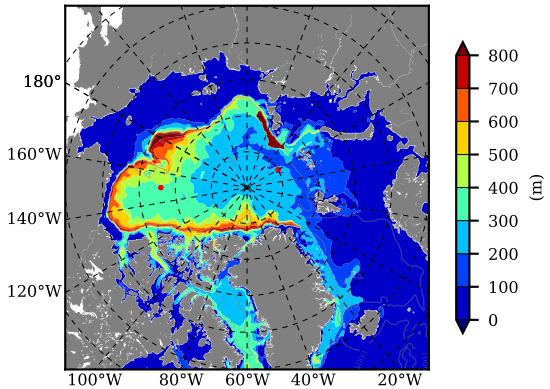

BCTGR273 AW Max Temp over
2009

AW Max Temp from
PHC 3.0

BCTGR273 AW Max Temp depth

AW Max Temp depth from
PHC 3.0