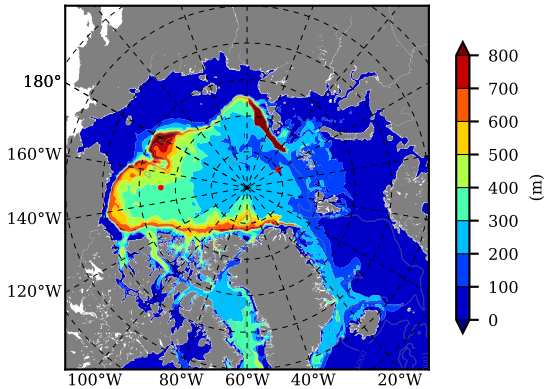

BCTGR273 AW Max Temp over
2010

AW Max Temp from
PHC 3.0

BCTGR273 AW Max Temp depth

AW Max Temp depth from
PHC 3.0