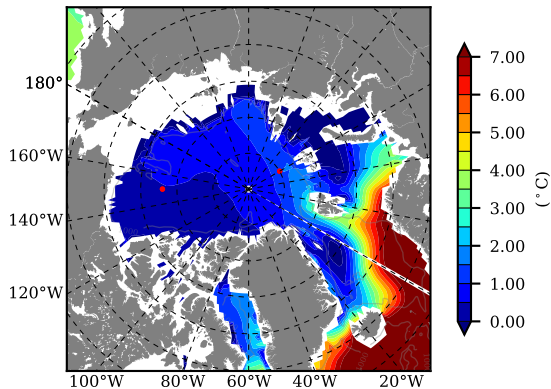

BCTGR273 AW Max Temp over
2010

AW Max Temp from
PHC 3.0

BCTGR273 AW Max Temp depth

AW Max Temp depth from
PHC 3.0