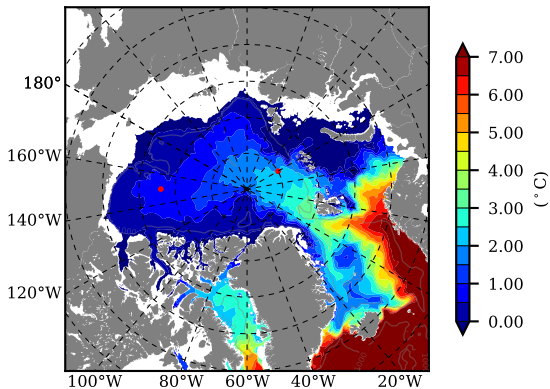

BCTGR273 AW Max Temp over
2010

AW Max Temp from
PHC 3.0

BCTGR273 AW Max Temp depth

AW Max Temp depth from
PHC 3.0