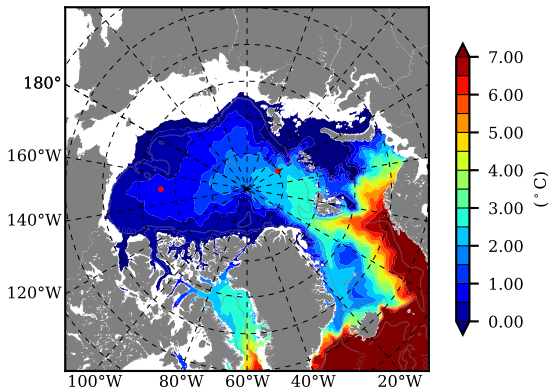

BCTGR273 AW Max Temp over 2011

AW Max Temp from PHC 3.0

BCTGR273 AW Max Temp depth

AW Max Temp depth from PHC 3.0