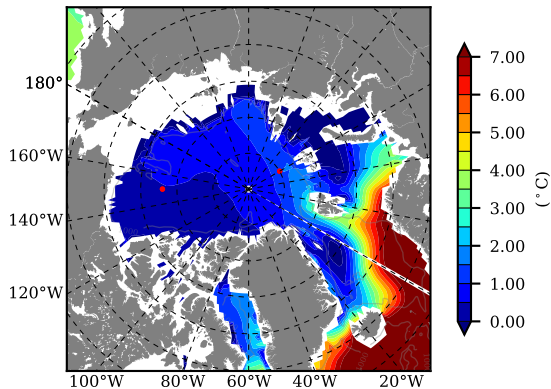

BCTGR273 AW Max Temp over 2011

AW Max Temp from PHC 3.0

BCTGR273 AW Max Temp depth

AW Max Temp depth from PHC 3.0