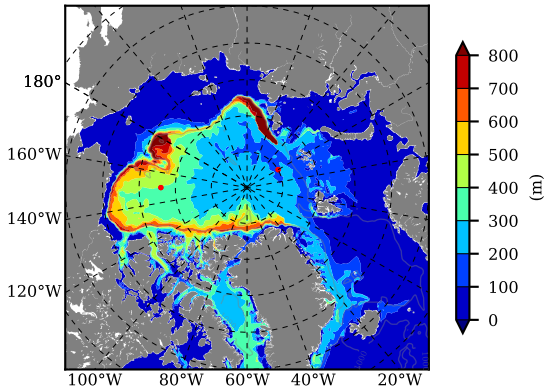

BCTGR273 AW Max Temp over 2011

AW Max Temp from PHC 3.0

BCTGR273 AW Max Temp depth

AW Max Temp depth from PHC 3.0