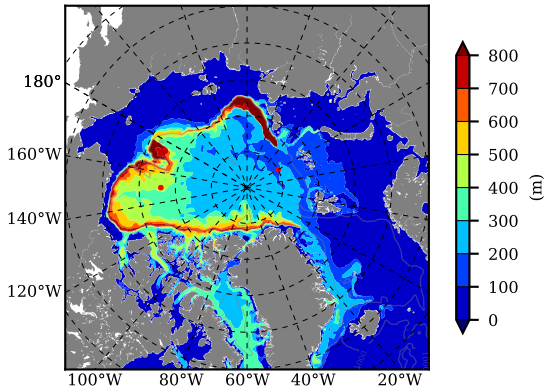

BCTGR273 AW Max Temp over
2012

AW Max Temp from
PHC 3.0

BCTGR273 AW Max Temp depth

AW Max Temp depth from
PHC 3.0