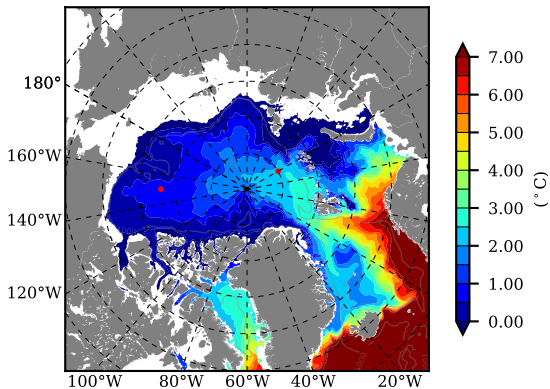

BCTGR273 AW Max Temp over
2012

AW Max Temp from
PHC 3.0

BCTGR273 AW Max Temp depth

AW Max Temp depth from
PHC 3.0