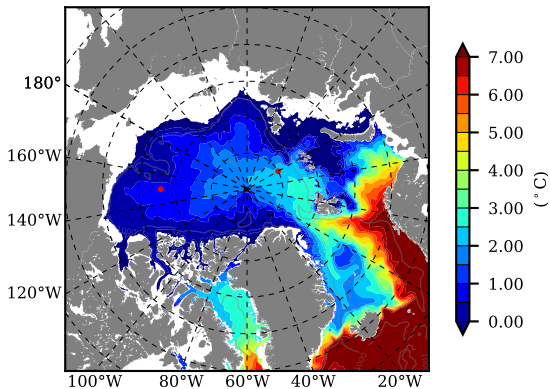

BCTGR273 AW Max Temp over
2013

AW Max Temp from
PHC 3.0

BCTGR273 AW Max Temp depth

AW Max Temp depth from
PHC 3.0