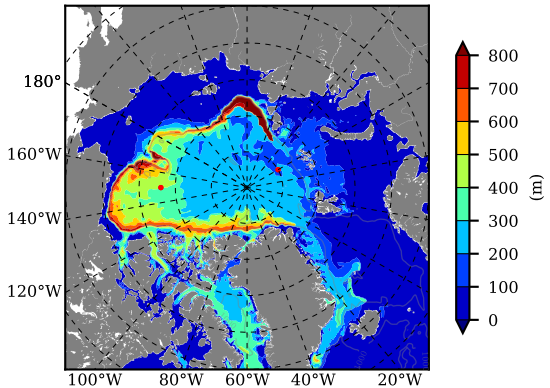

BCTGR273 AW Max Temp over
2013

AW Max Temp from
PHC 3.0

BCTGR273 AW Max Temp depth

AW Max Temp depth from
PHC 3.0