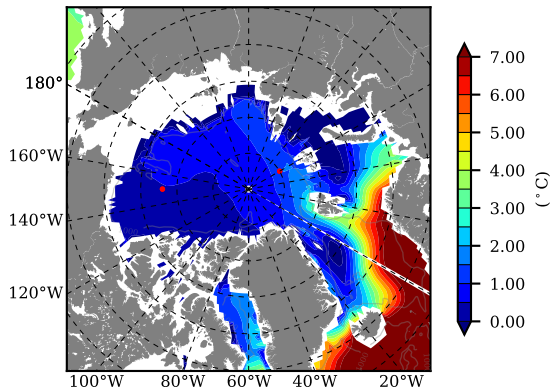

BCTGR273 AW Max Temp over
2014

AW Max Temp from
PHC 3.0

BCTGR273 AW Max Temp depth

AW Max Temp depth from
PHC 3.0