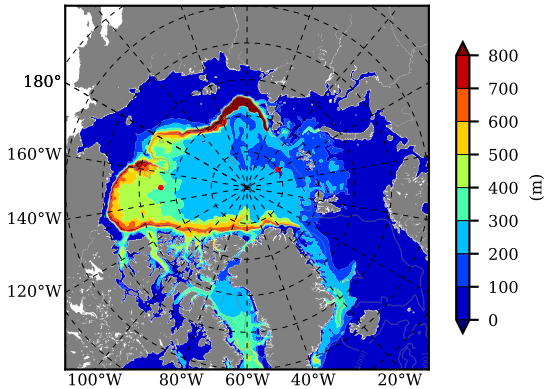

BCTGR273 AW Max Temp over
2014

AW Max Temp from
PHC 3.0

BCTGR273 AW Max Temp depth

AW Max Temp depth from
PHC 3.0