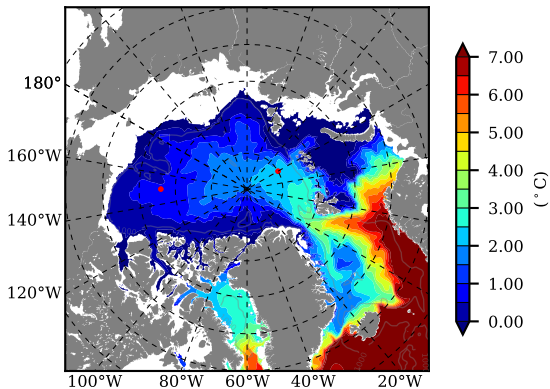

BCTGR273 AW Max Temp over
2014

AW Max Temp from
PHC 3.0

BCTGR273 AW Max Temp depth

AW Max Temp depth from
PHC 3.0