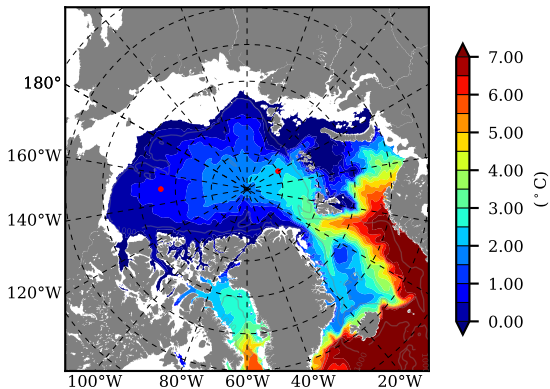

BCTGR273 AW Max Temp over  
2015

AW Max Temp from  
PHC 3.0

BCTGR273 AW Max Temp depth

AW Max Temp depth from  
PHC 3.0