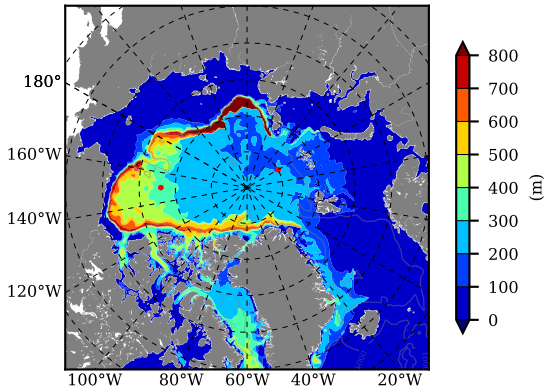

BCTGR273 AW Max Temp over  
2015

AW Max Temp from  
PHC 3.0

BCTGR273 AW Max Temp depth

AW Max Temp depth from  
PHC 3.0