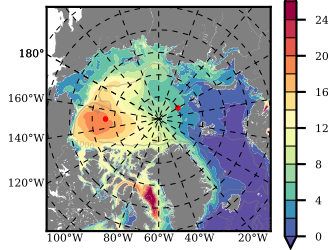

BCTGR273 mean FWC (m) over 1979

Mean FWC (m) from BG Obs Sys. (Proshutinsky et al. GRL2018) over year 2003-2017

Mean FWC (m) from Init State

BCTGR273 mean SSH anomaly

Mean DOT from Armitage et al. 2017 2003-2014