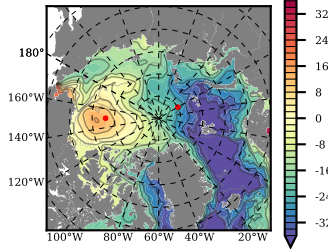

BCTGR273 mean FWC (m) over 1979

Mean FWC (m) from BG Obs Sys. (Proshutinsky et al. GRL2018) over year 2003-2017

Mean FWC (m) from Init State

BCTGR273 mean SSH anomaly

Mean DOT from Armitage et al. 2017 2003-2014